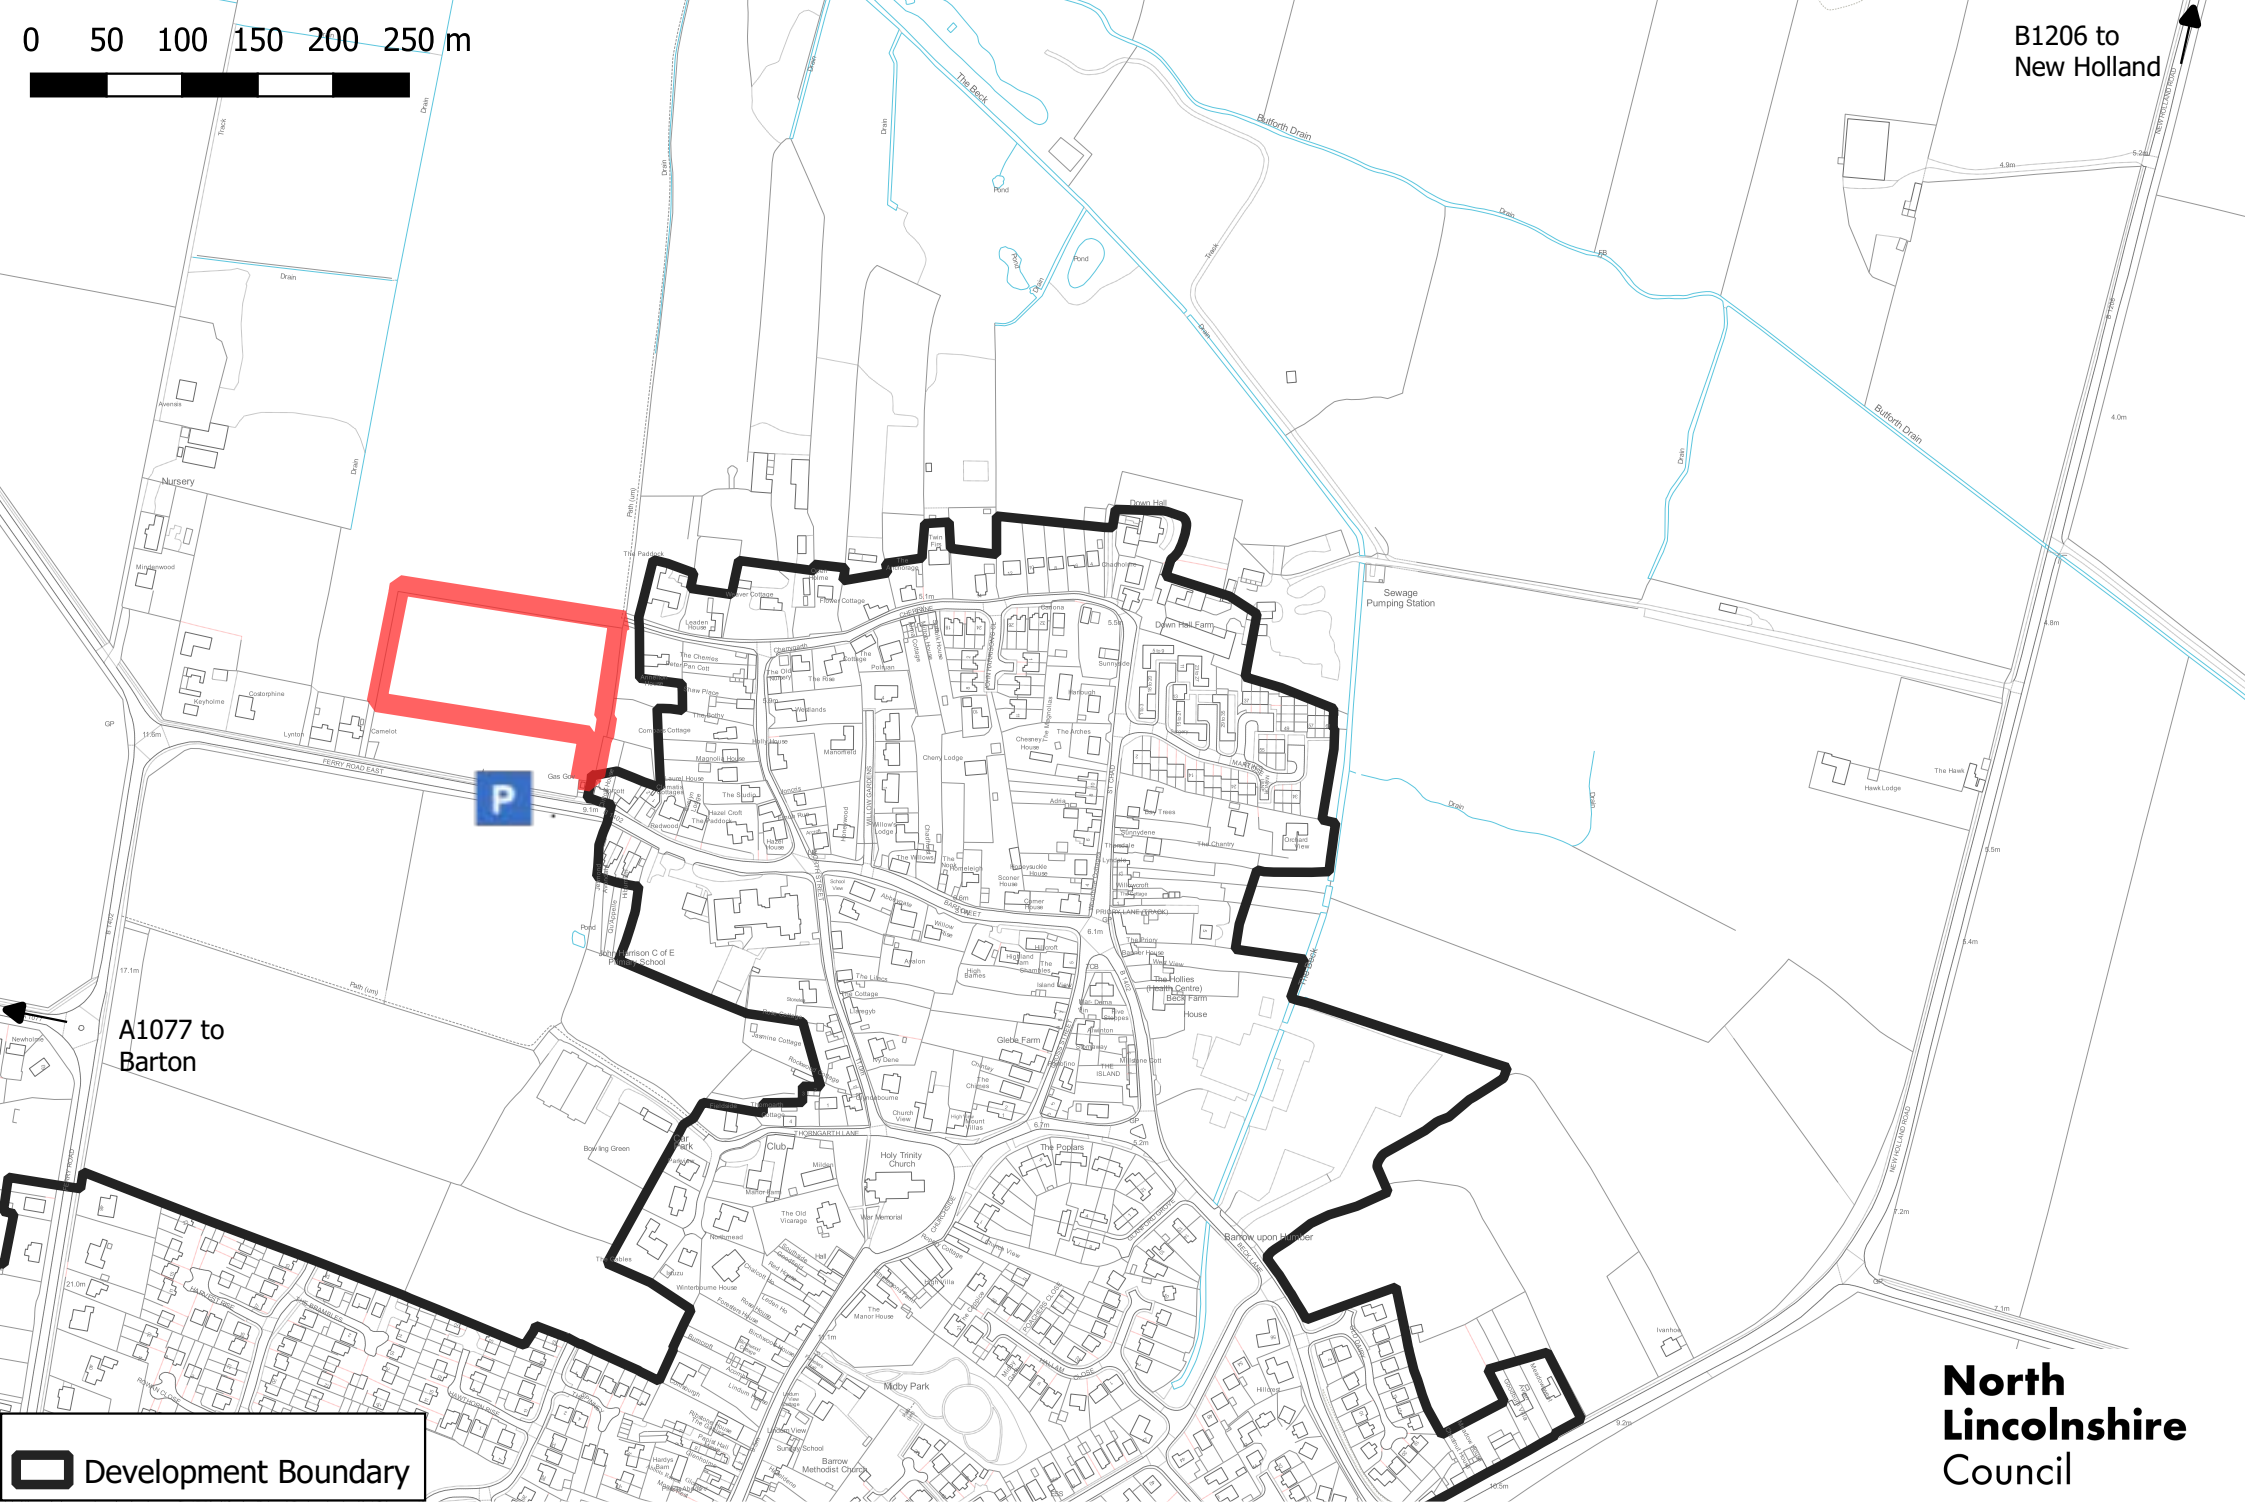

B1206 to New Holland

A1077 to Barton

 Development Boundary

**North  
Lincolnshire  
Council**

**PA/2021/970** Sat nav: Clifton House, Ferry Road East, Barrow, DN19 7AZ

© Crown copyright and database rights 2021. Ordnance Survey 0100023560